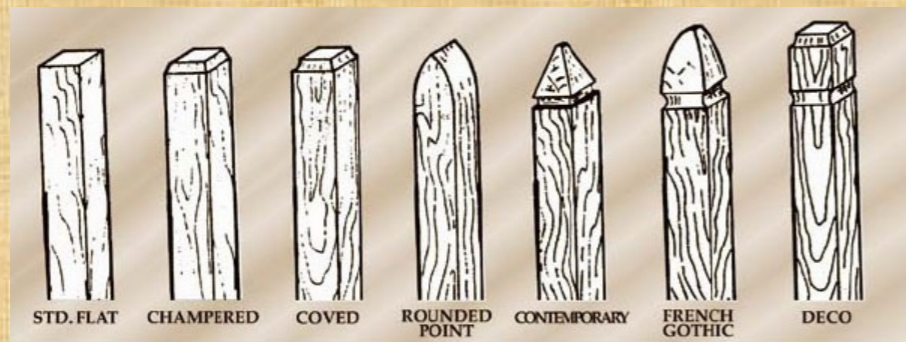

Scalloped Flat board

Flat board with Cap

Wood on Steel

Picket

Alternate Board

Post and Rail

Flatboard

Eastern Aromatic

Wood Fence Materials

Posts

Treated Pine

Cedar

Pickets

Treated Pine

Eastern Aromatic Cedar

Western Red Cedar

Post Top Styles

Rails

Steel Posts

Treated Pine

Cedar Rails

Galvanized Steel Rails

Wood Fence Gate Choices

Wood and Iron

Steel Frame

Traditional Gate

Aluminum Frame

Wood and Iron

Steel Frame Double Drive

Wood Sliding Gate

Wood Fence Add Ons

Decorative Hardware