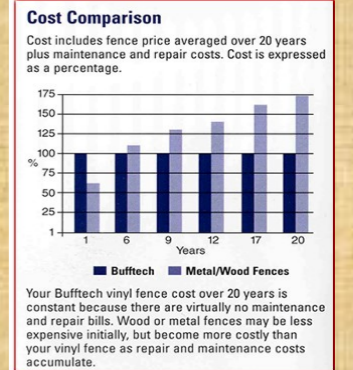

Color and Texture Privacy

*ColorLast™ provides superior protection from the harsh rays of the sun and the effects of weathering, resulting in richer, longer-lasting color that will retain its vibrant hue for years to come.

**WindZone™ performance - Miami-Dade County approved NOA #06-1019.01 for exceptional performance in high wind conditions